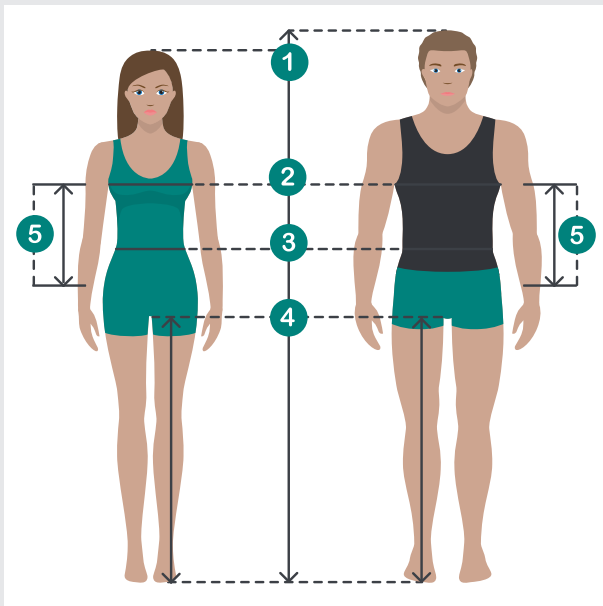

Size chart

Tools. Next Level.

We offer our collections in various different sizes and fits. You can find size breakdowns, size conversions and size charts here. Our clothing range comes in standard, slim-fit and loose-fit sizes.

Size breakdowns/size conversions

US sizes	German sizes	Ladies' sizes	Men's sizes
S	44/46	36	42
M	48/50	38	44
L	52/54	40	46
XL	56/58	42	48
2XL	60/62	44	50
3XL	64/66	46	52
4XL	68/70	48	54

Standard sizes	42	44	46	48	50	52	54	56	58	60	62	64	66	68	70	72	74
1 Body height	164	168	171	174	177	180	182	184	186	187	188	190	192	192	193	193	193
2 Chest circumference	84	88	92	96	100	104	108	112	116	120	124	130	136	142	146	150	154
3 Waist circumference	72	76	80	84	88	92	98	102	108	112	118	124	130	134	138	142	146
4 Inside leg	74	75	77	79	80	81	82	83	84	85	85	86	86	86	87	87	87
5 Front sleeve length	42	43	44	45	46	47	48	49	49	50	51	51	52	52	55	55	56

Slim-fit sizes	90	94	98	102	106	110
1 Body height	178	181	184	187	189	191
2 Chest circumference	88	92	96	100	104	108
3 Waist circumference	76	80	84	88	92	98
4 Inside leg	81	83	85	86	87	88
5 Front sleeve length	47	48	49	50	50	51

Loose-fit sizes	24	25	26	27	28	29	30
1 Body height	168	171	174	177	180	183	186
2 Chest circumference	96	100	104	108	112	116	120
3 Waist circumference	84	88	92	98	104	108	112
4 Inside leg	75	76	77	45	79	80	81
5 Front sleeve length	45	46	46	47	47	47	47