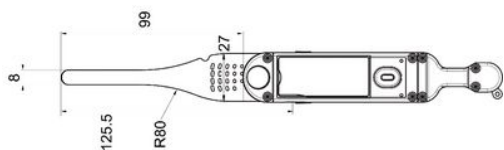

ARSAM

162057

from €20.54

SYLVAC

Variants

Product description	Availability	Price
162057		€20.54
Product description	Availability	Price
162057.0010		€20.54
Product description	Availability	Price
162057.0020		€20.54
Product description	Availability	Price
162057.0030		€20.54
Product description	Availability	Price
162057.0040		€20.54
Product description	Availability	Price