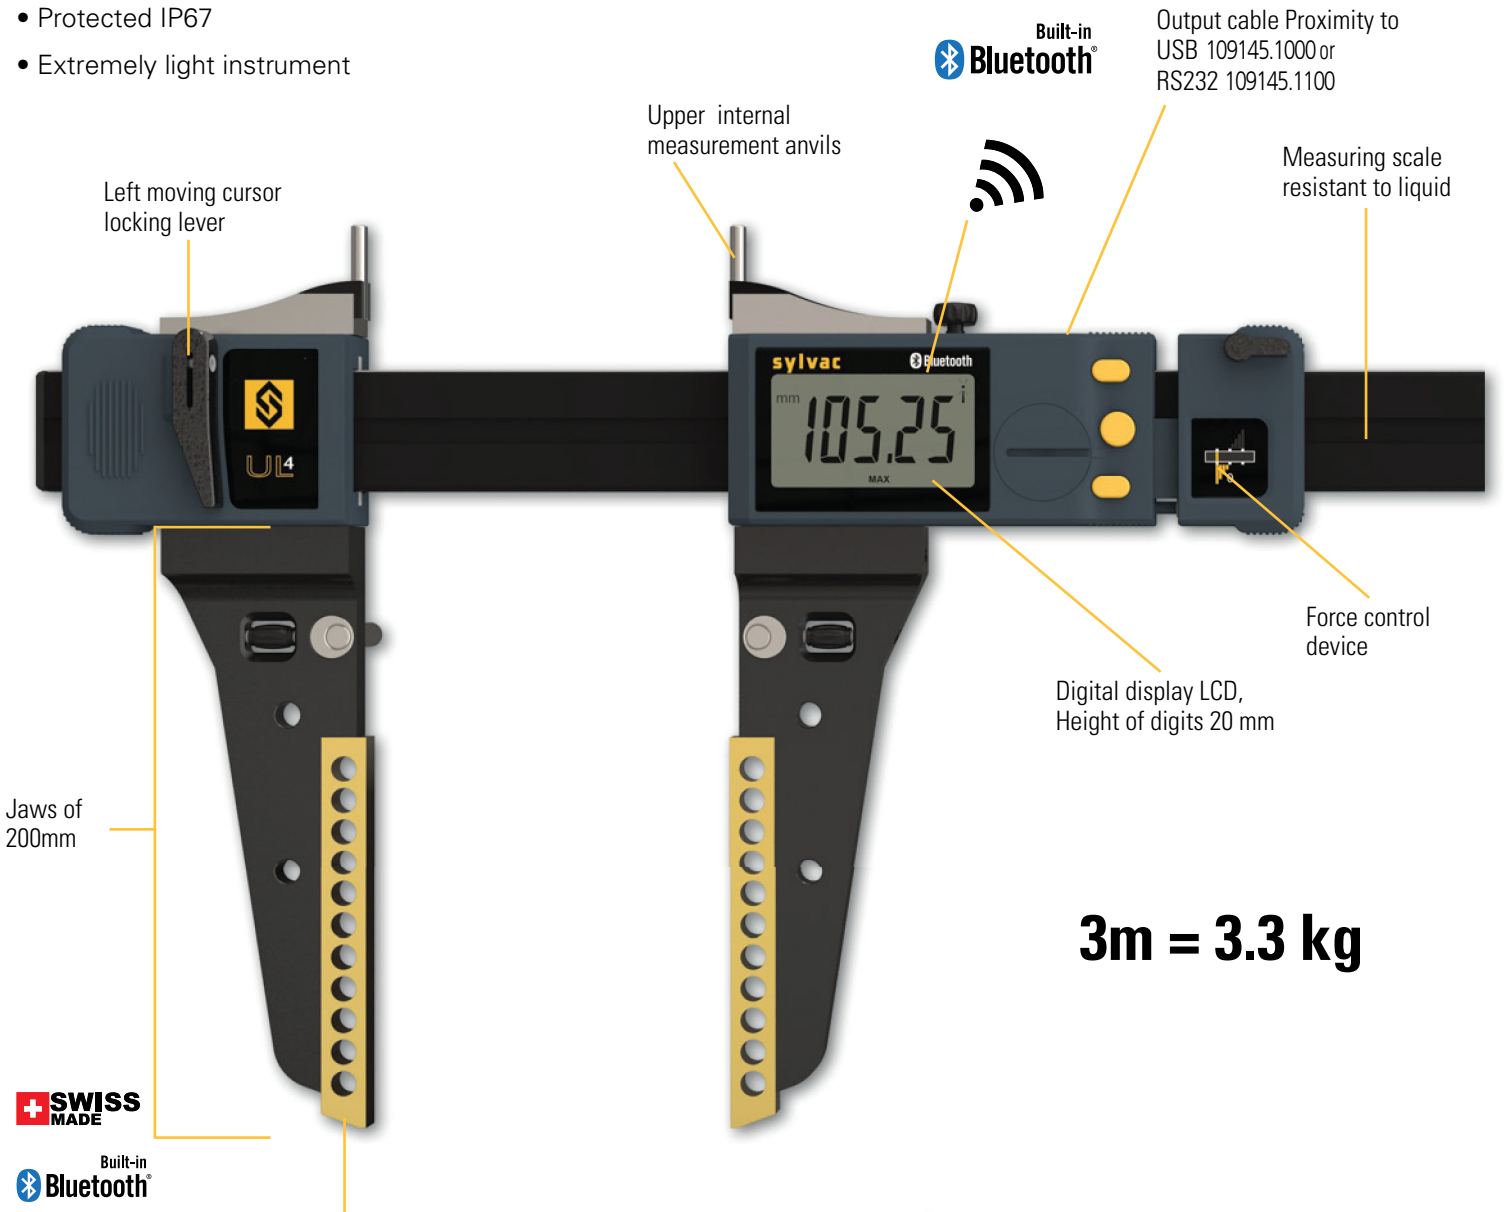

# Ultra light caliper

## DESCRIPTION

- Ultra light caliper for external and internal measurements
- **Integrated Bluetooth® wireless technology**
- New Series with extra large display
- Aluminium beam reinforced by four stainless steel rods
- Long jaws 200 mm coated with titanium
- New carbide upper internal tips
- Measuring force applied control
- Protected IP67
- Extremely light instrument

**3m = 3.3 kg**

**SWISS MADE**

Built-in Bluetooth®

**PROXIMITY**

Stainless steel external jaws, thickness 8 mm, titanium coated

**WATER RESISTANT**

**IP67**