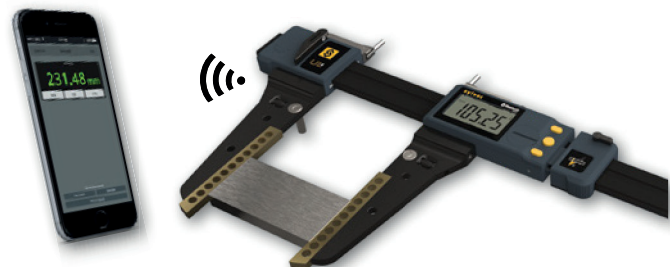

## DESCRIPTION

- Ultra light caliper for external and internal measurements
- **Integrated Bluetooth® wireless technology**
- New Series with extra large display
- Aluminium beam reinforced by four stainless steel rods
- Long jaws 200 mm coated with titanium
- New carbide upper internal tips
- Measuring force applied control
- Protected IP67
- Extremely light instrument

**3m = 3.3 kg**

**SWISS MADE**

Built-in Bluetooth®

**PROXIMITY**

Stainless steel external jaws, thickness 8 mm, titanium coated

**WATER RESISTANT**

**IP67**

# Ultra light caliper