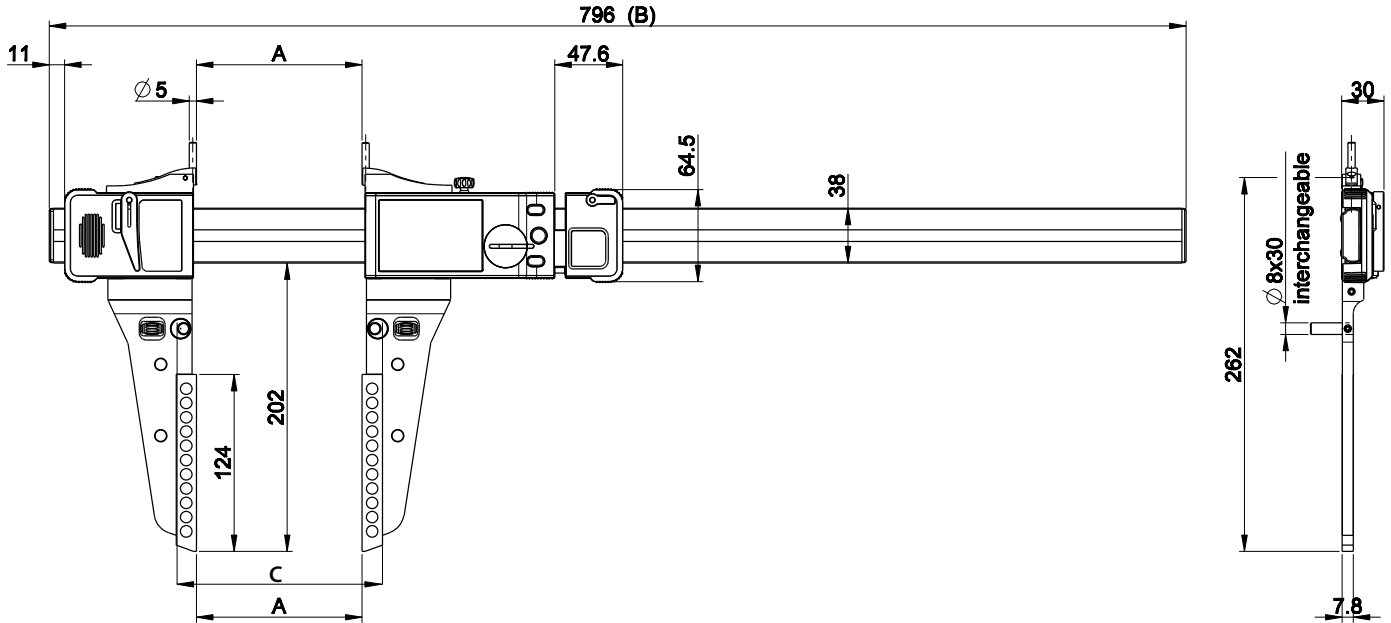

## DESCRIPTION

- Ultra light caliper for external and internal measurements
- **Integrated Bluetooth® wireless technology**
- New Series with extra large display
- Aluminium beam reinforced by four stainless steel rods
- Long jaws 200 mm coated with titanium
- New carbide upper internal tips
- Measuring force applied control
- Protected IP67
- Extremely light instrument

## DIMENSIONAL DRAWING

## TECHNICAL SPECIFICATIONS

		109350.2100	109350.2200	109350.2300	109350.2400	109350.2500	109350.2600	109350.2700
Measuring range	mm	400	600	1000	1500	2000	2500	3000
Max. Error	µm	30	40	50	90	120	150	200
Repeatability	µm	20			30			
Resolution	mm	0.01						
A	mm	0-478	0-683	0-1093	0-1608	0-2123	0-2638	0-3153
C	mm	27-505	27-710	27-1110	27-1635	27-2150	27-2665	27-3180
B	mm	796	1001	1411	1926	2441	2956	3471
Measuring Force	N	7.5 - 11.5 (±20%)						
Output data		Bluetooth® wireless technology* / RS232 / USB						
IP67 Protection		●						
Preset max.		±9999.99 mm / ±399.9995 IN						
Weight	kg	1.5	1.6	1.9	2.3	2.6	2.9	3.3
Setting by PC		●						
2 references		●						
Min/Max function		●						
Tolerance limit indicators		●						