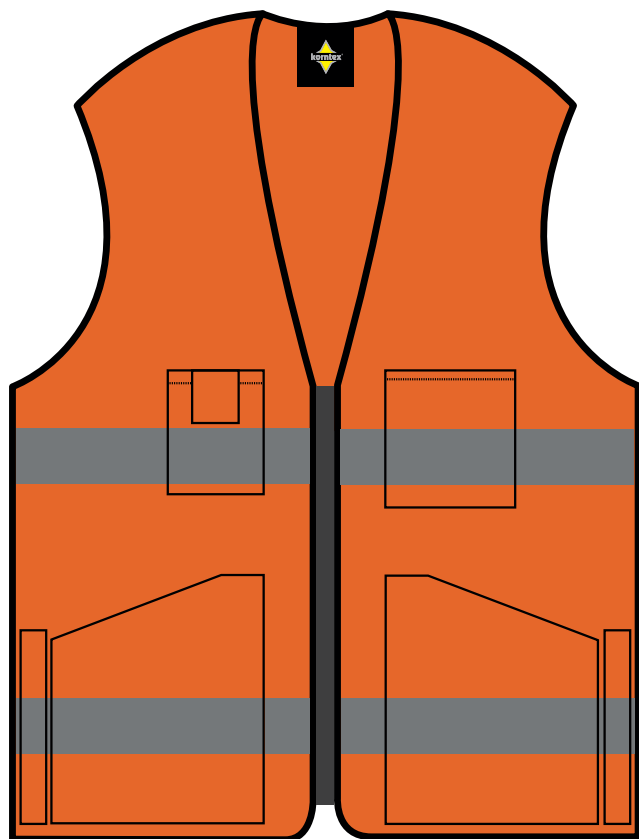

For vests with the colour:

- orange - 36650_ECBMOM
- orange - 36650_ECBMOL
- orange - 36650_ECBMOXL
- orange - 36650_ECBMOXXL

front