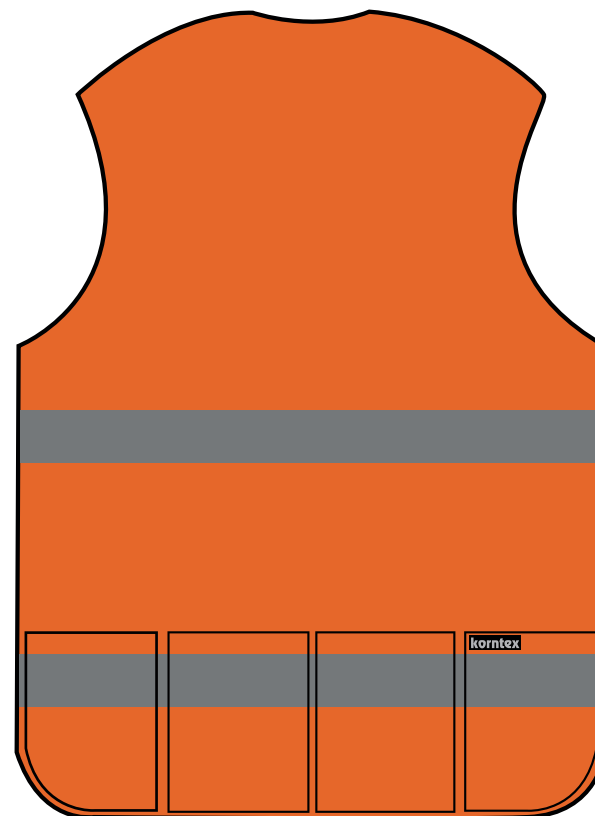

## For vests with the colour:

- orange - 36650\_ECBMOM
- orange - 36650\_ECBMOL
- orange - 36650\_ECBMOXL
- orange - 36650\_ECBMOXXL

XXL	72 cm
XL	69 cm
L	66 cm
M	63 cm

XXL	66 cm
XL	63 cm
L	60 cm
M	57 cm

## For vests with the colour:

- orange - 36650\_ECBMOM
- orange - 36650\_ECBMOL
- orange - 36650\_ECBMOXL
- orange - 36650\_ECBMOXXL

front

back